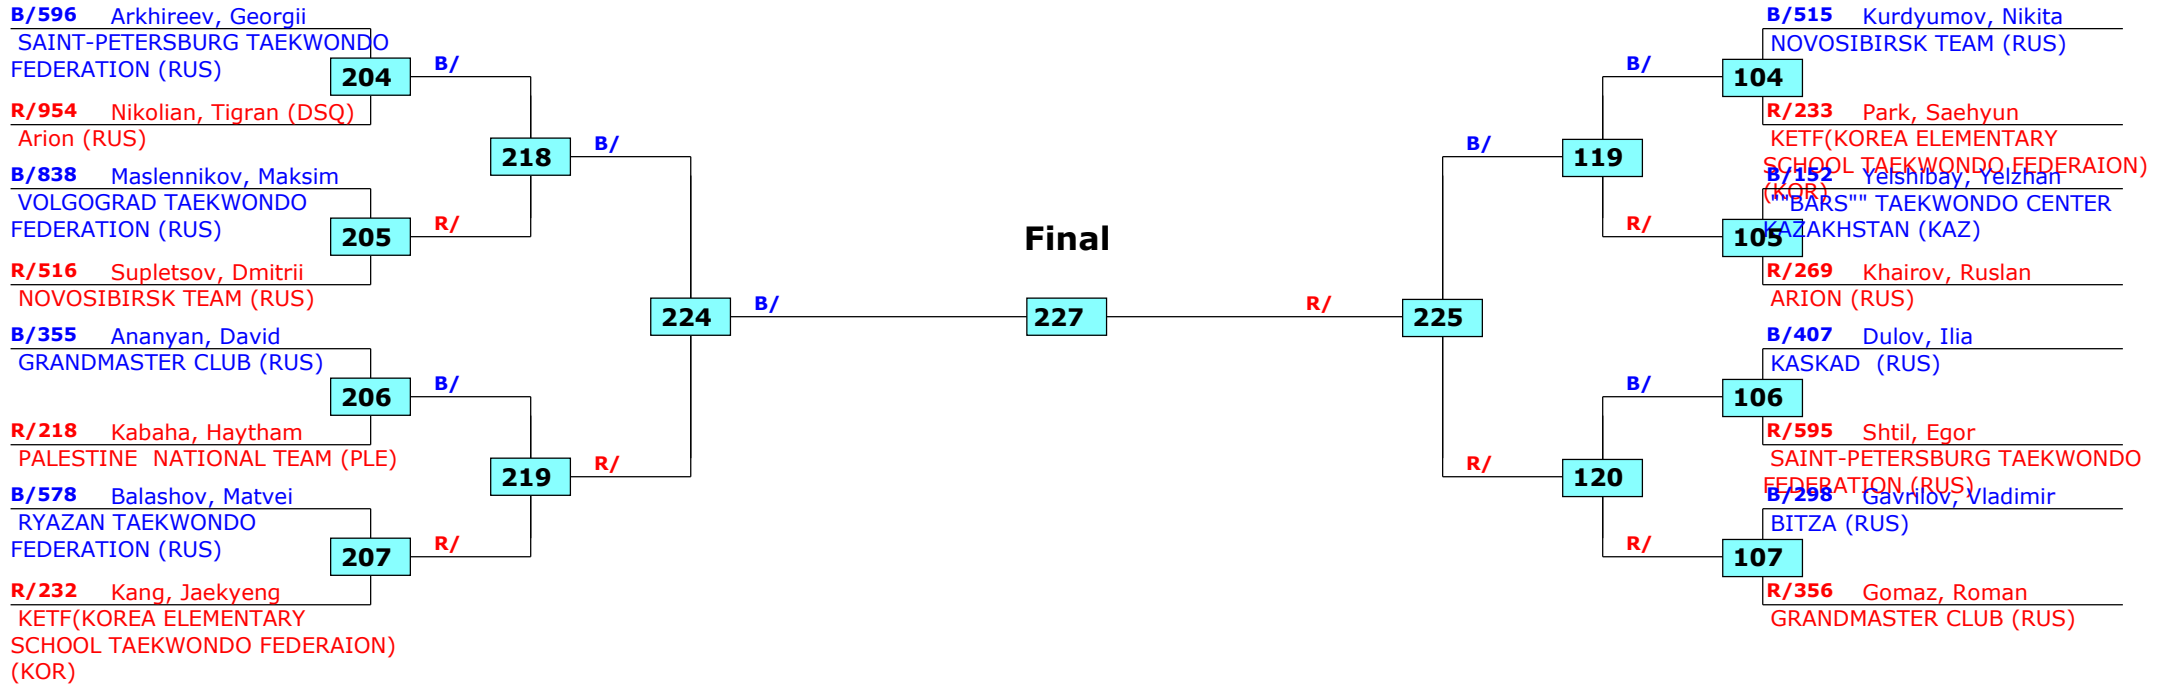

# Russian Open 2016

Moscow, Russia

Tournament date: 22.09.2016 upto 25.09.2016

Male -37 (Fly)

Active competitors: 20

Competition date: 22.09.2016

# Russian Open 2016

Moscow, Russia

Tournament date: 22.09.2016 upto 25.09.2016

Male -41 (Bantam)

Active competitors: 15

Competition date: 22.09.2016

Result legend:  
 (WDR) Withdrawal (SDP) Sudden death  
 (DSQ) Disqualified (PTG) Points win (gap)  
 (RSC) Ref. stop contest (PTF) Points win (normal)  
 (SUP) Superiority (PUN) Punishment

**Prize winners:**

1st rnd

QF

SF

Final

SF

QF

1st rnd