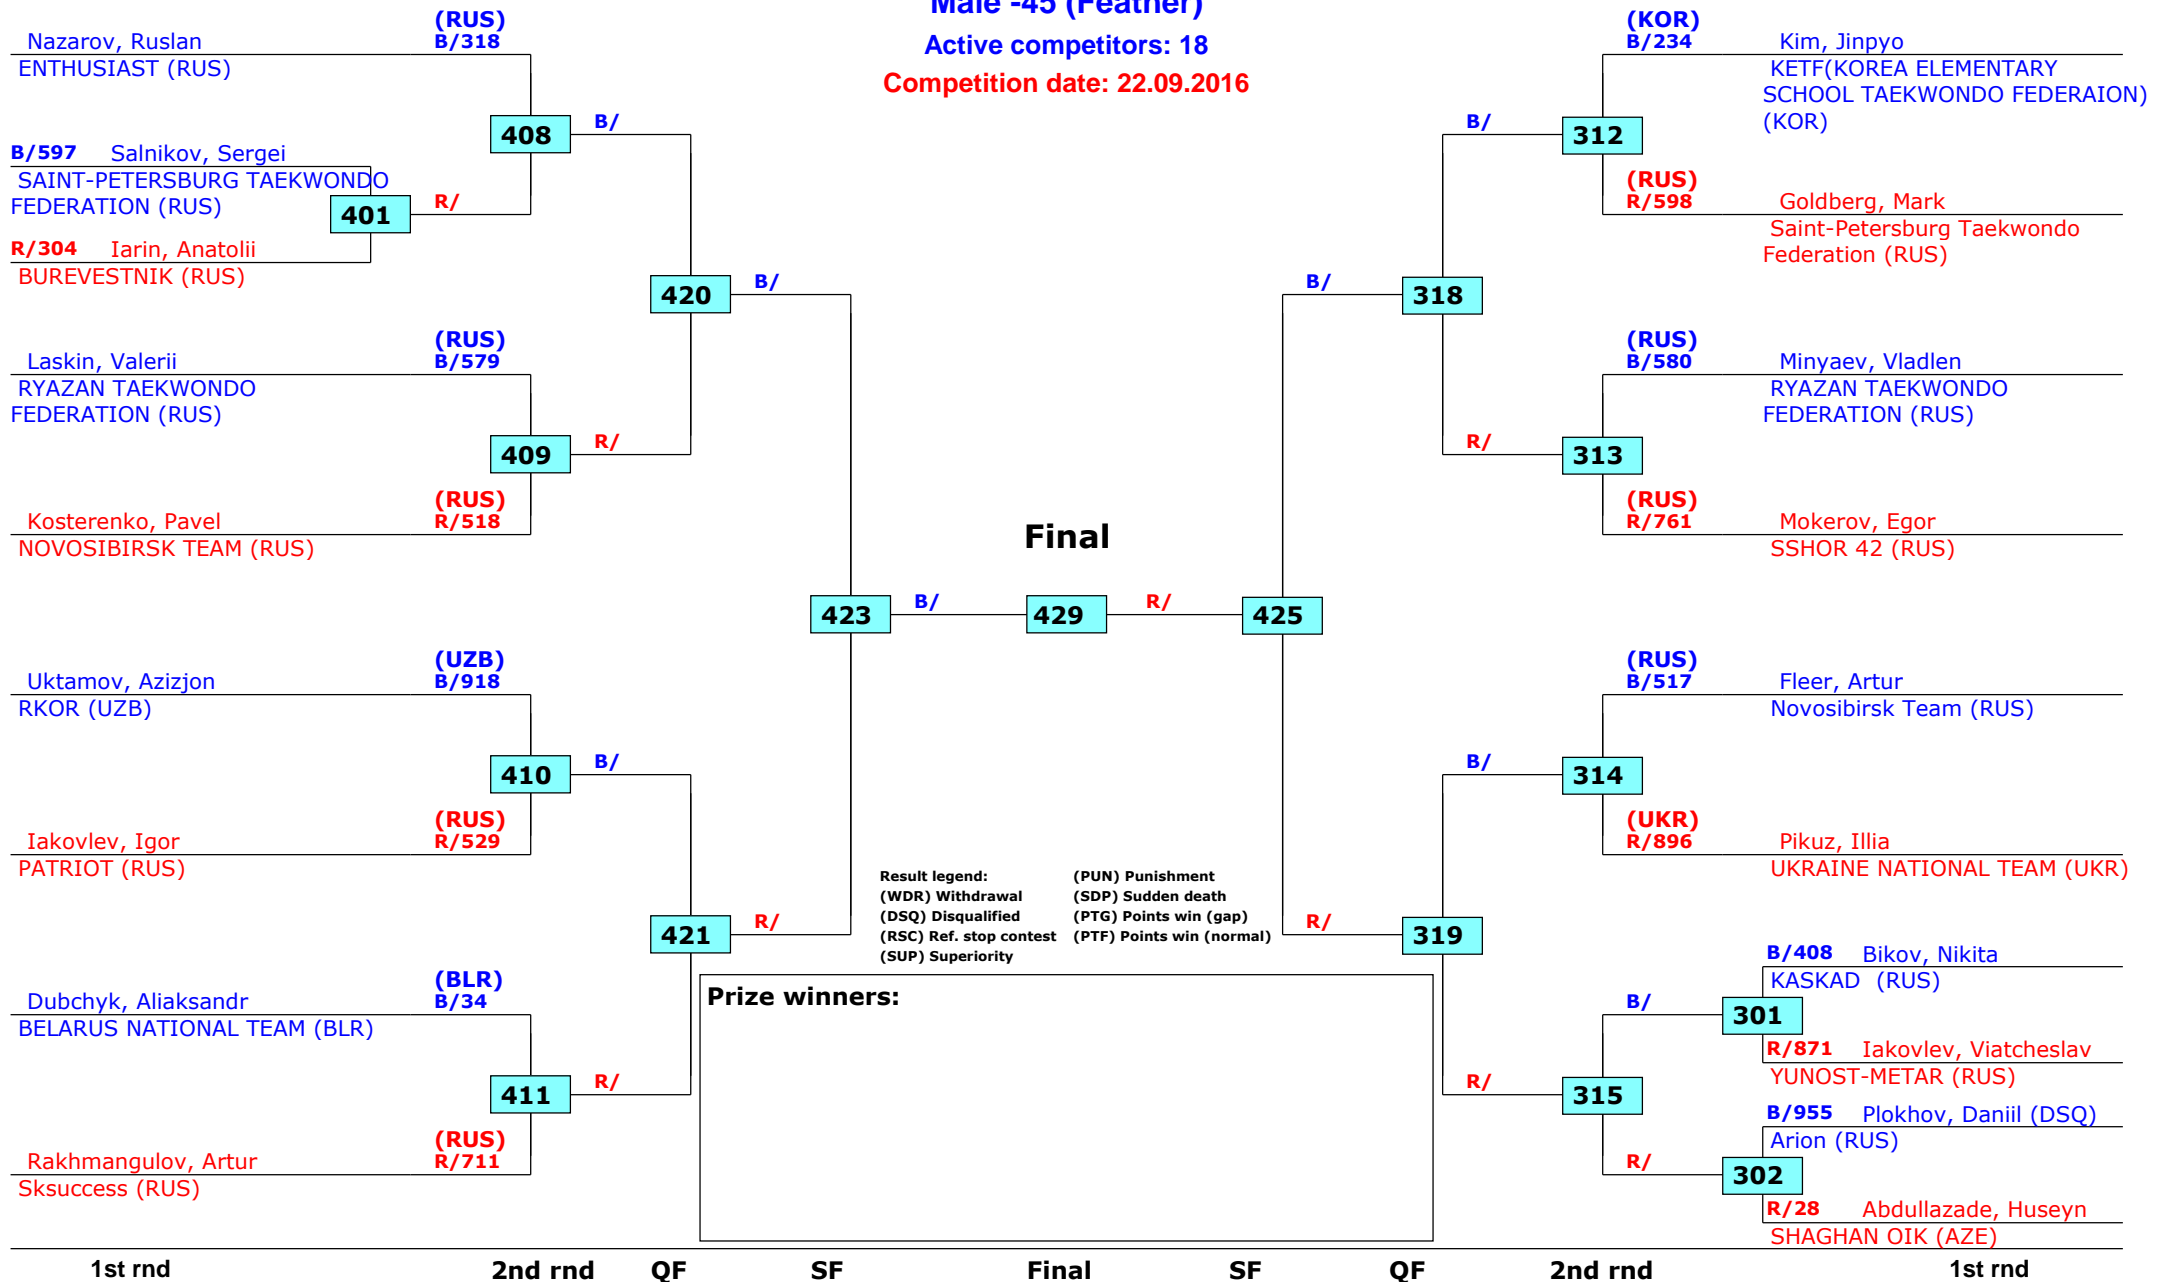

# Russian Open 2016

Moscow, Russia

Tournament date: 22.09.2016 upto 25.09.2016

Male -45 (Feather)

Active competitors: 18

Competition date: 22.09.2016