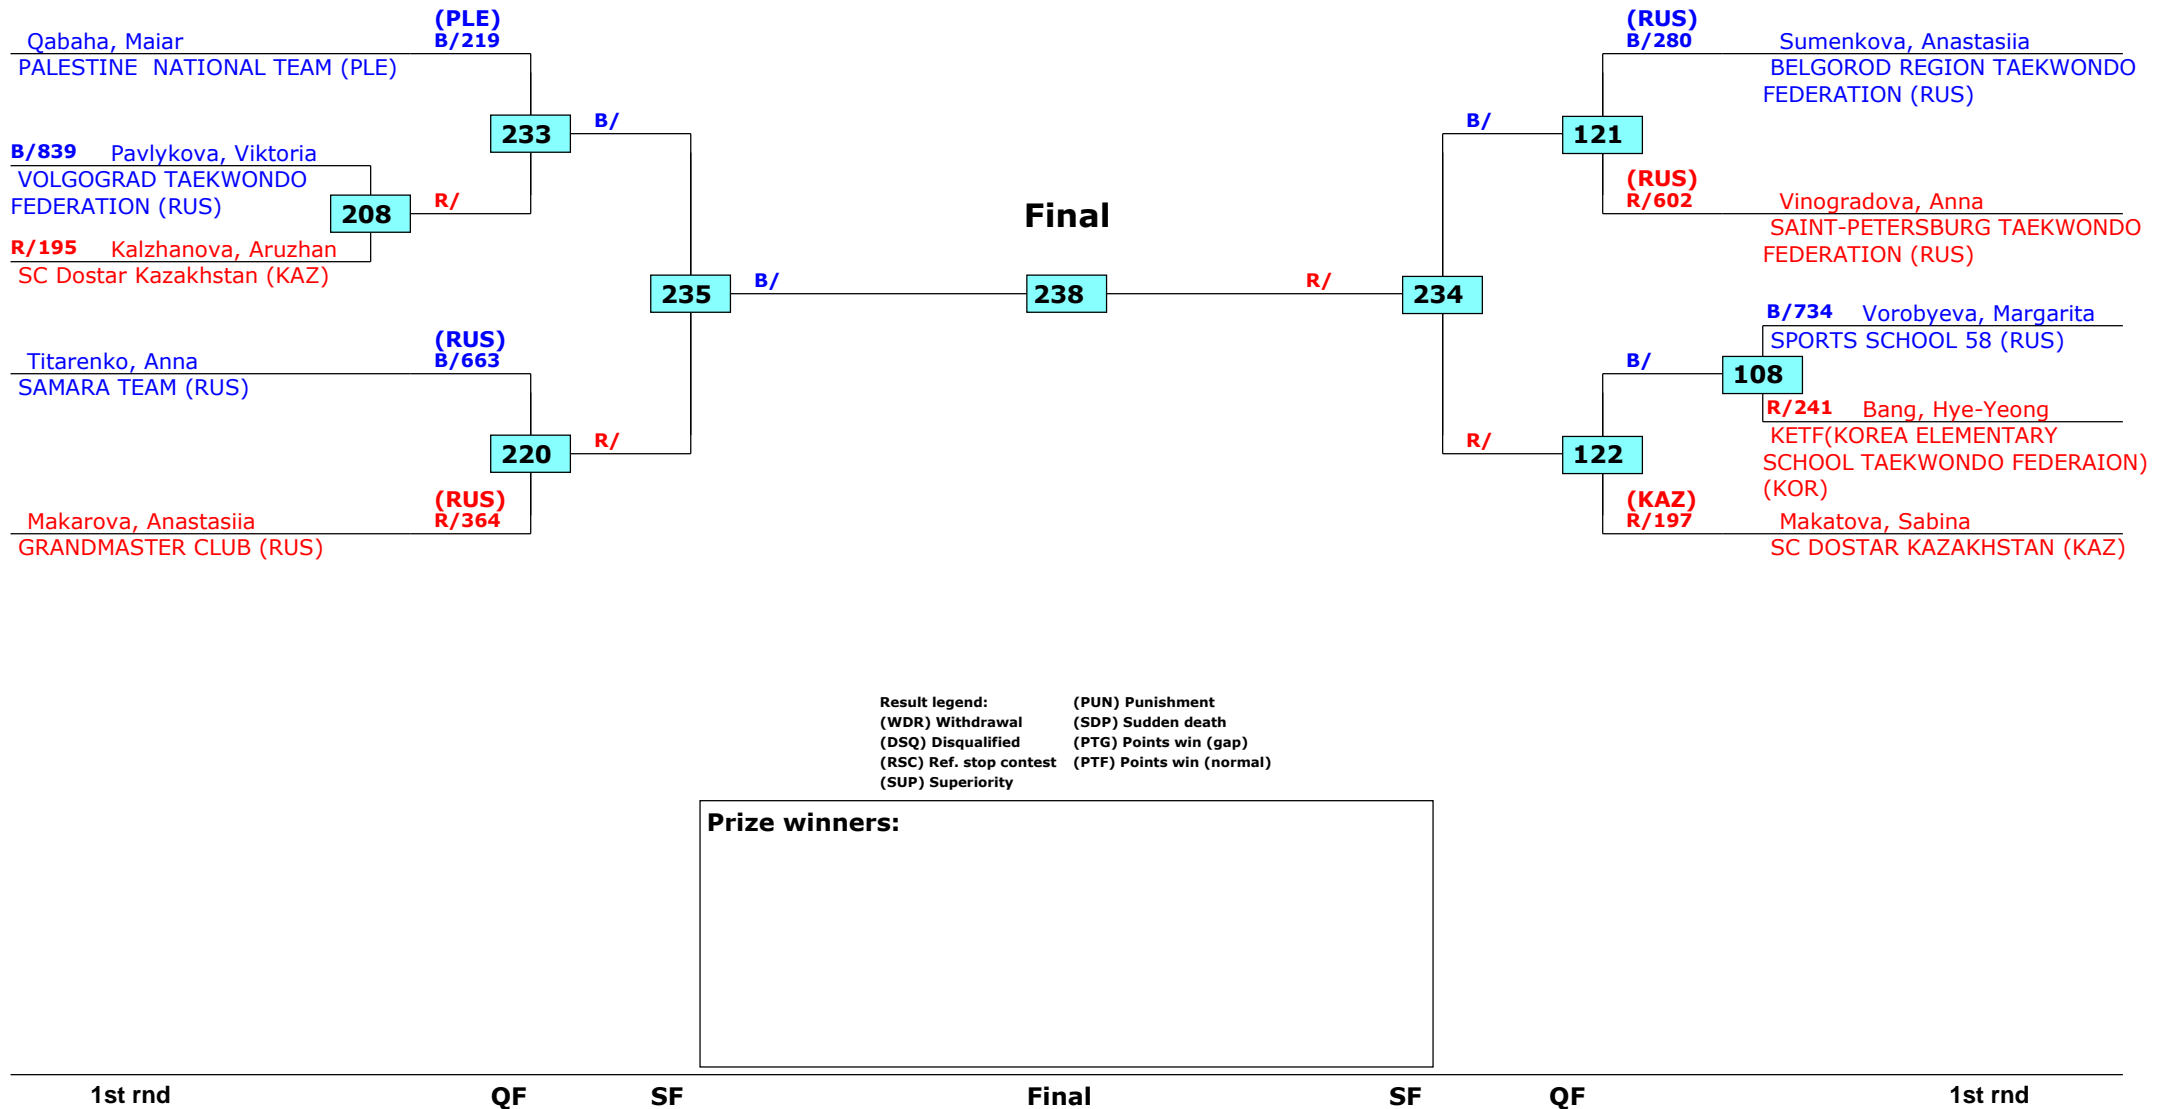

**Prize winners:**

1st rnd

QF

SF

Final

SF

QF

1st rnd

# Russian Open 2016

Moscow, Russia

Tournament date: 22.09.2016 upto 25.09.2016

Female -33 (Fly)

Active competitors: 10

Competition date: 22.09.2016

**Result legend:**  
 (WDR) Withdrawal      (SDP) Sudden death  
 (DSQ) Disqualified      (PTG) Points win (gap)  
 (RSC) Ref. stop contest      (PTF) Points win (normal)  
 (SUP) Superiority      (PUN) Punishment