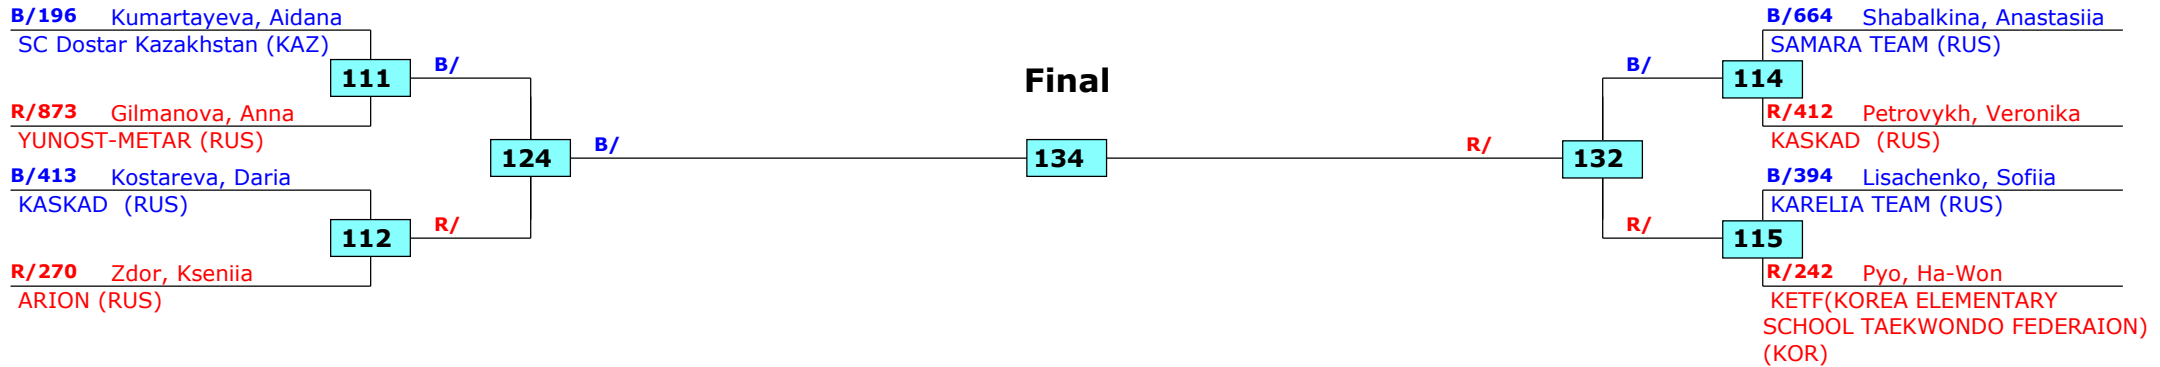

SF

Final

SF

QF

1st rnd

# Russian Open 2016

Moscow, Russia

Tournament date: 22.09.2016 upto 25.09.2016

Female -37 (Bantam)

Active competitors: 8

Competition date: 22.09.2016

Result legend: (PUN) Punishment  
 (WDR) Withdrawal (SDP) Sudden death  
 (DSQ) Disqualified (PTG) Points win (gap)  
 (RSC) Ref. stop contest (PTF) Points win (normal)  
 (SUP) Superiority