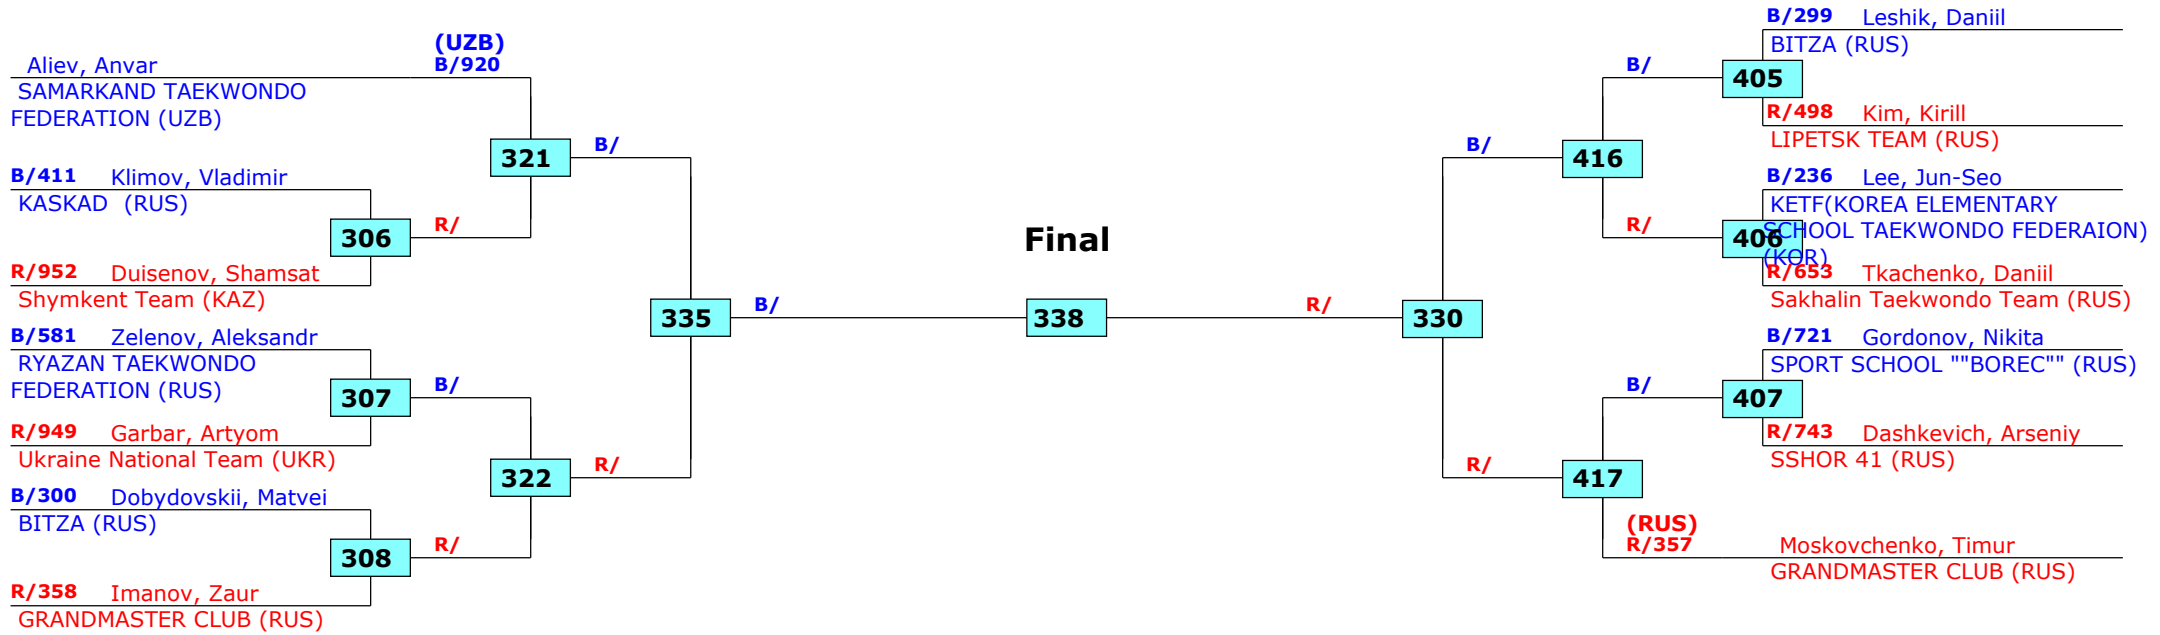

**Prize winners:**

1st rnd                      QF                      SF                      Final                      SF                      QF                      1st rnd

# Russian Open 2016

Moscow, Russia

Tournament date: 22.09.2016 upto 25.09.2016

Male -53 (Welter)

Active competitors: 14

Competition date: 22.09.2016

Result legend: (PUN) Punishment  
 (WDR) Withdrawal (SDP) Sudden death  
 (DSQ) Disqualified (PTG) Points win (gap)  
 (RSC) Ref. stop contest (PTF) Points win (normal)  
 (SUP) Superiority