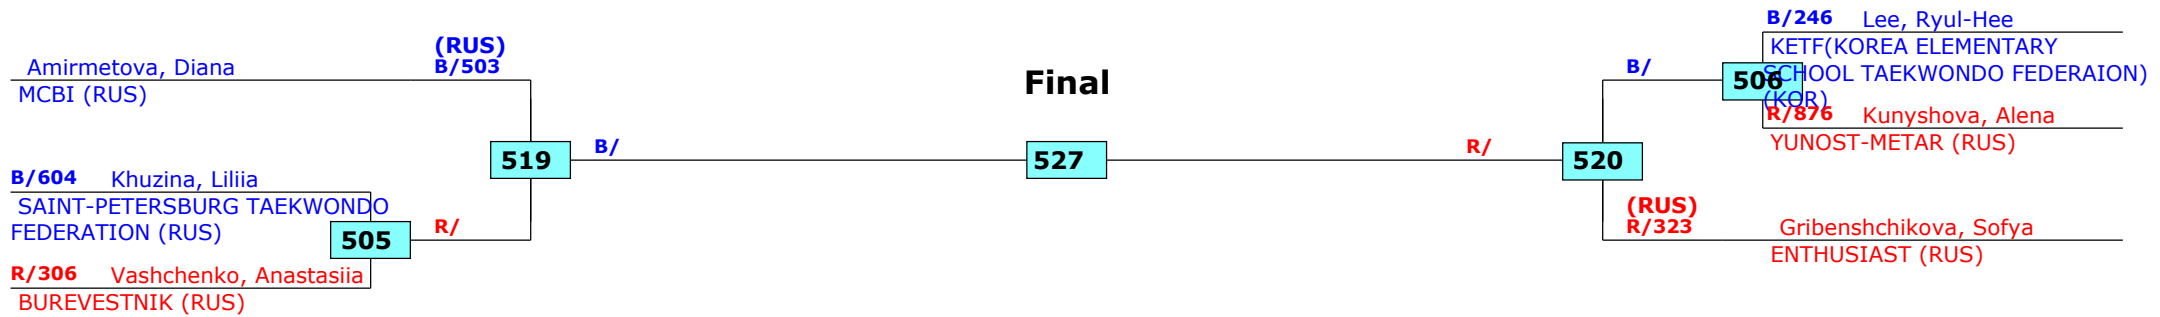

# Russian Open 2016

Moscow, Russia

Tournament date: 22.09.2016 upto 25.09.2016

Female -55 (Middle)

Active competitors: 6

Competition date: 22.09.2016

Result legend: (PUN) Punishment  
(WDR) Withdrawal (SDP) Sudden death  
(DSQ) Disqualified (PTG) Points win (gap)  
(RSC) Ref. stop contest (PTF) Points win (normal)  
(SUP) Superiority