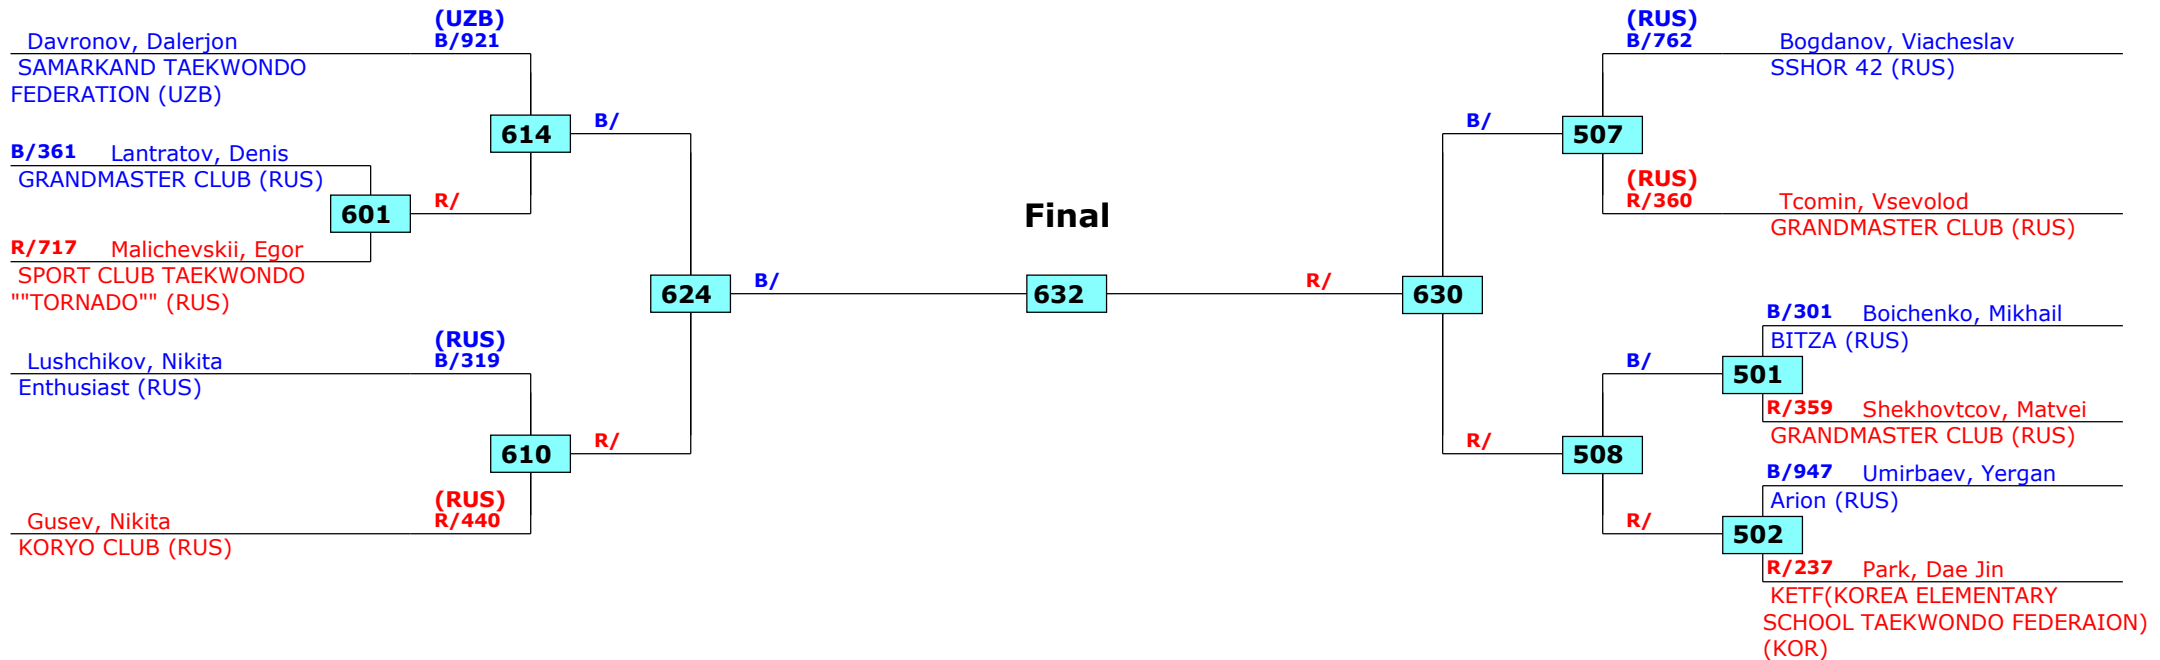

# Russian Open 2016

Moscow, Russia

Tournament date: 22.09.2016 upto 25.09.2016

Male -57 (Light middle)

Active competitors: 11

Competition date: 22.09.2016

Result legend: (PUN) Punishment  
(WDR) Withdrawal (SDP) Sudden death  
(DSQ) Disqualified (PTG) Points win (gap)  
(RSC) Ref. stop contest (PTF) Points win (normal)  
(SUP) Superiority

**Prize winners:**

1st rnd

QF

SF

Final

SF

QF

1st rnd