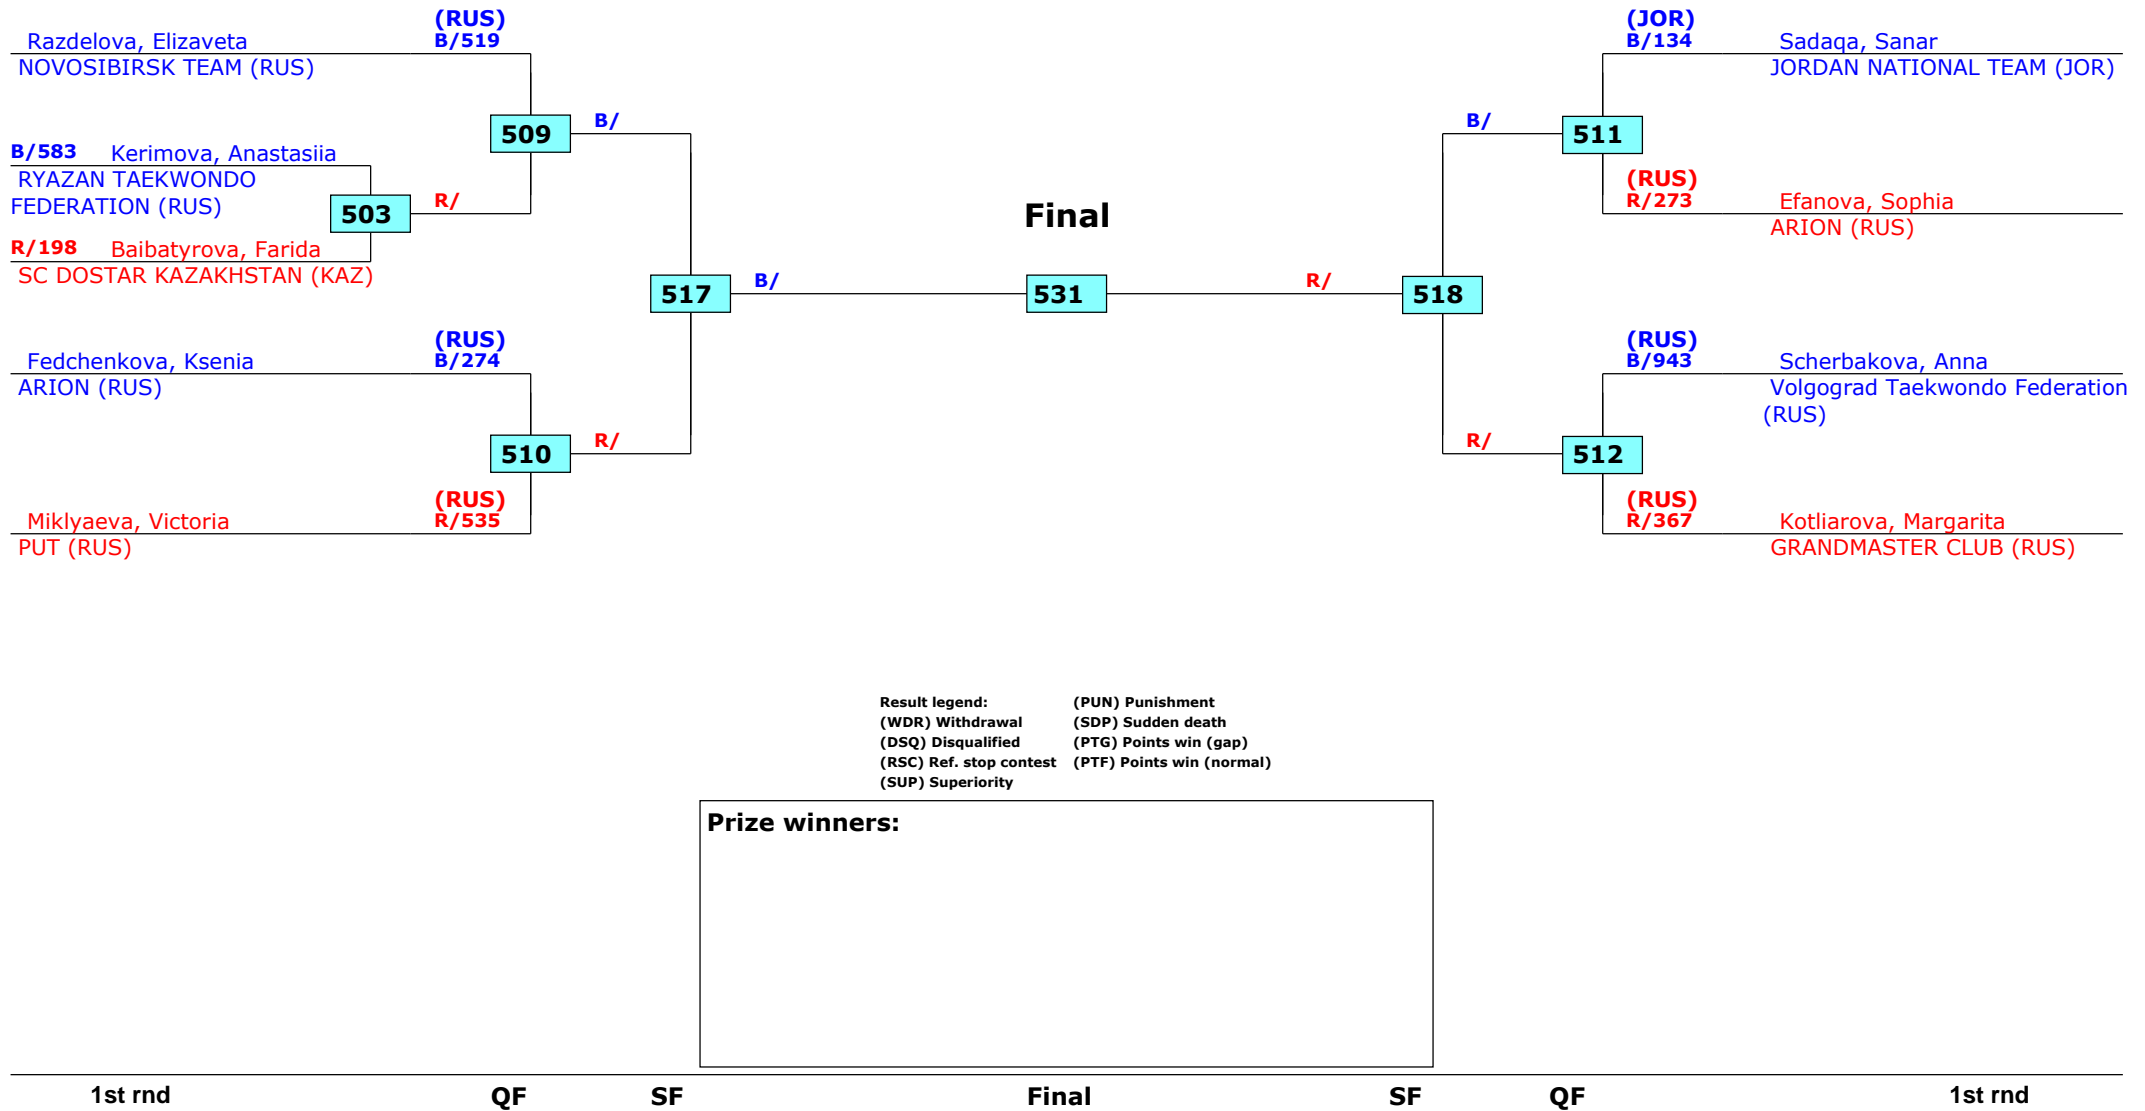

# Russian Open 2016

Moscow, Russia

Tournament date: 22.09.2016 upto 25.09.2016

Female -47 (Welter)

Active competitors: 9

Competition date: 22.09.2016

# Russian Open 2016

Moscow, Russia

Tournament date: 22.09.2016 upto 25.09.2016

Female -51 (Light middle)

Active competitors: 9

Competition date: 22.09.2016

Result legend:

(WDR) Withdrawal	(PUN) Punishment
(DSQ) Disqualified	(SDP) Sudden death
(RSC) Ref. stop contest	(PTG) Points win (gap)
(SUP) Superiority	(PTF) Points win (normal)