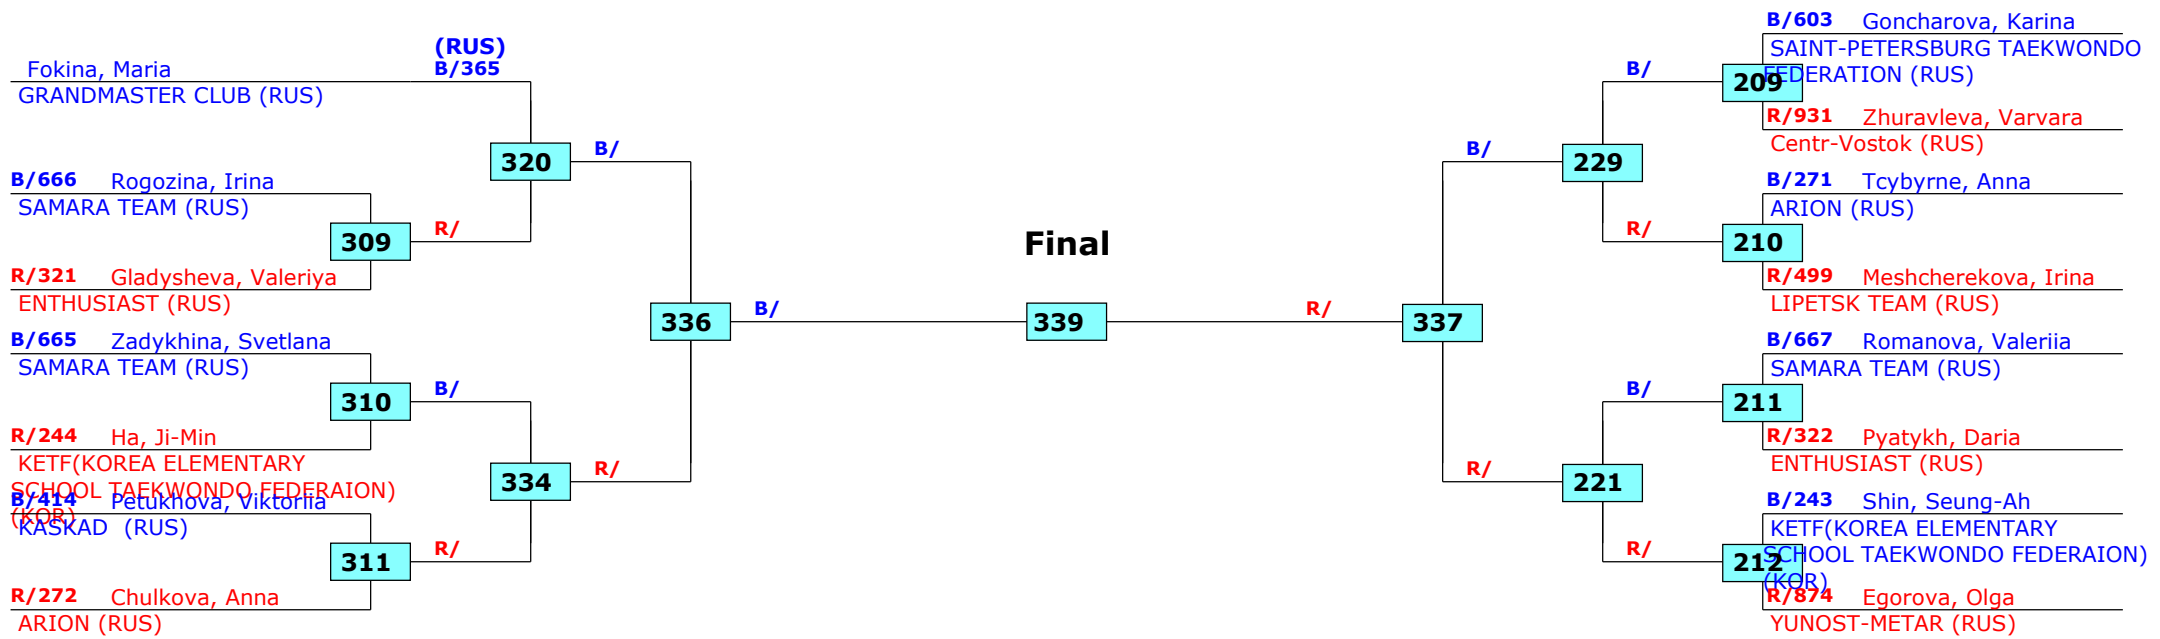

**Prize winners:**

1st rnd                          QF                          SF                          Final                          SF                          QF                          1st rnd

# Russian Open 2016

Moscow, Russia

Tournament date: 22.09.2016 upto 25.09.2016

Female -41 (Feather)

Active competitors: 15

Competition date: 22.09.2016

Result legend:  
 (WDR) Withdrawal (SDP) Sudden death  
 (DSQ) Disqualified (PTG) Points win (gap)  
 (RSC) Ref. stop contest (PTF) Points win (normal)  
 (SUP) Superiority

# Russian Open 2016

Moscow, Russia

Tournament date: 22.09.2016 upto 25.09.2016

Male -45 (Feather)

Active competitors: 18

Competition date: 22.09.2016