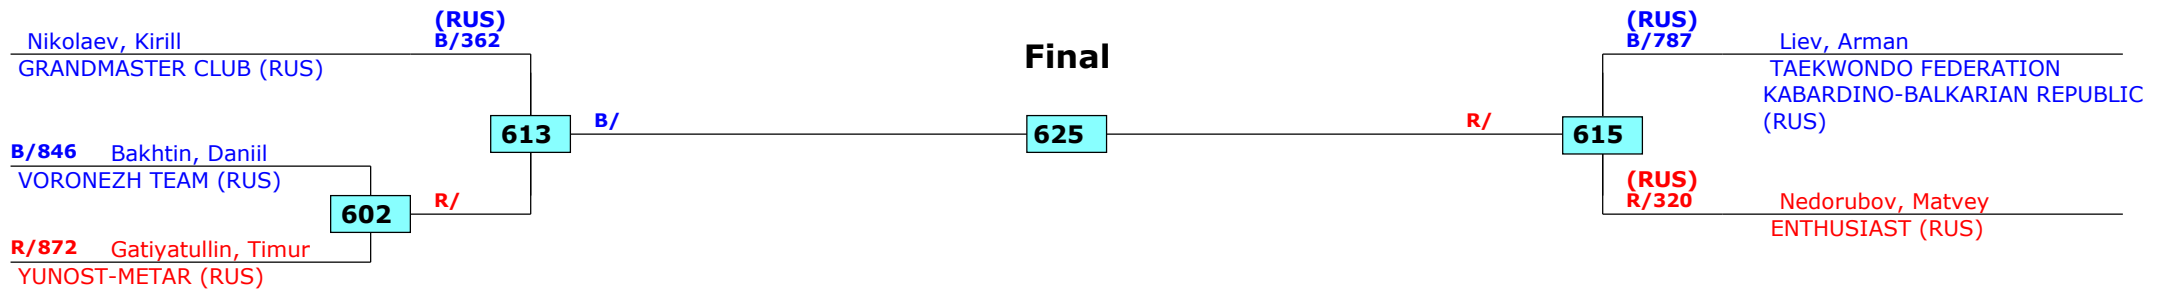

# Russian Open 2016

Moscow, Russia

Tournament date: 22.09.2016 upto 25.09.2016

Male -61 (Middle)

Active competitors: 5

Competition date: 22.09.2016

Result legend: (PUN) Punishment  
(WDR) Withdrawal (SDP) Sudden death  
(DSQ) Disqualified (PTG) Points win (gap)  
(RSC) Ref. stop contest (PTF) Points win (normal)  
(SUP) Superiority