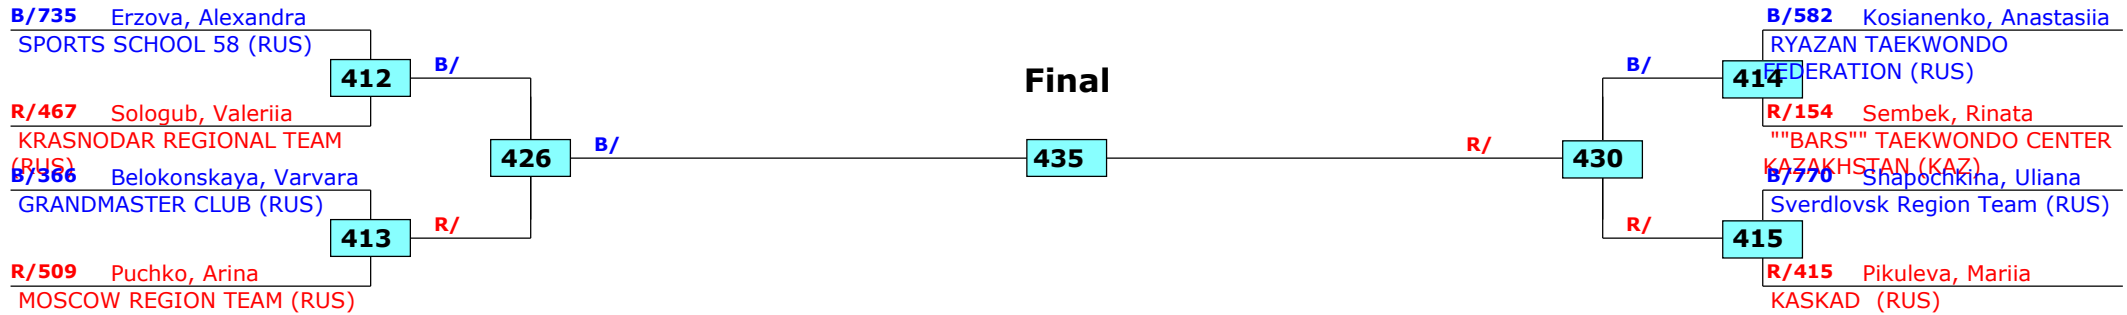

# Russian Open 2016

Moscow, Russia

Tournament date: 22.09.2016 upto 25.09.2016

Female -44 (Light)

Active competitors: 8

Competition date: 22.09.2016

Result legend: (PUN) Punishment  
(WDR) Withdrawal (SDP) Sudden death  
(DSQ) Disqualified (PTG) Points win (gap)  
(RSC) Ref. stop contest (PTF) Points win (normal)  
(SUP) Superiority