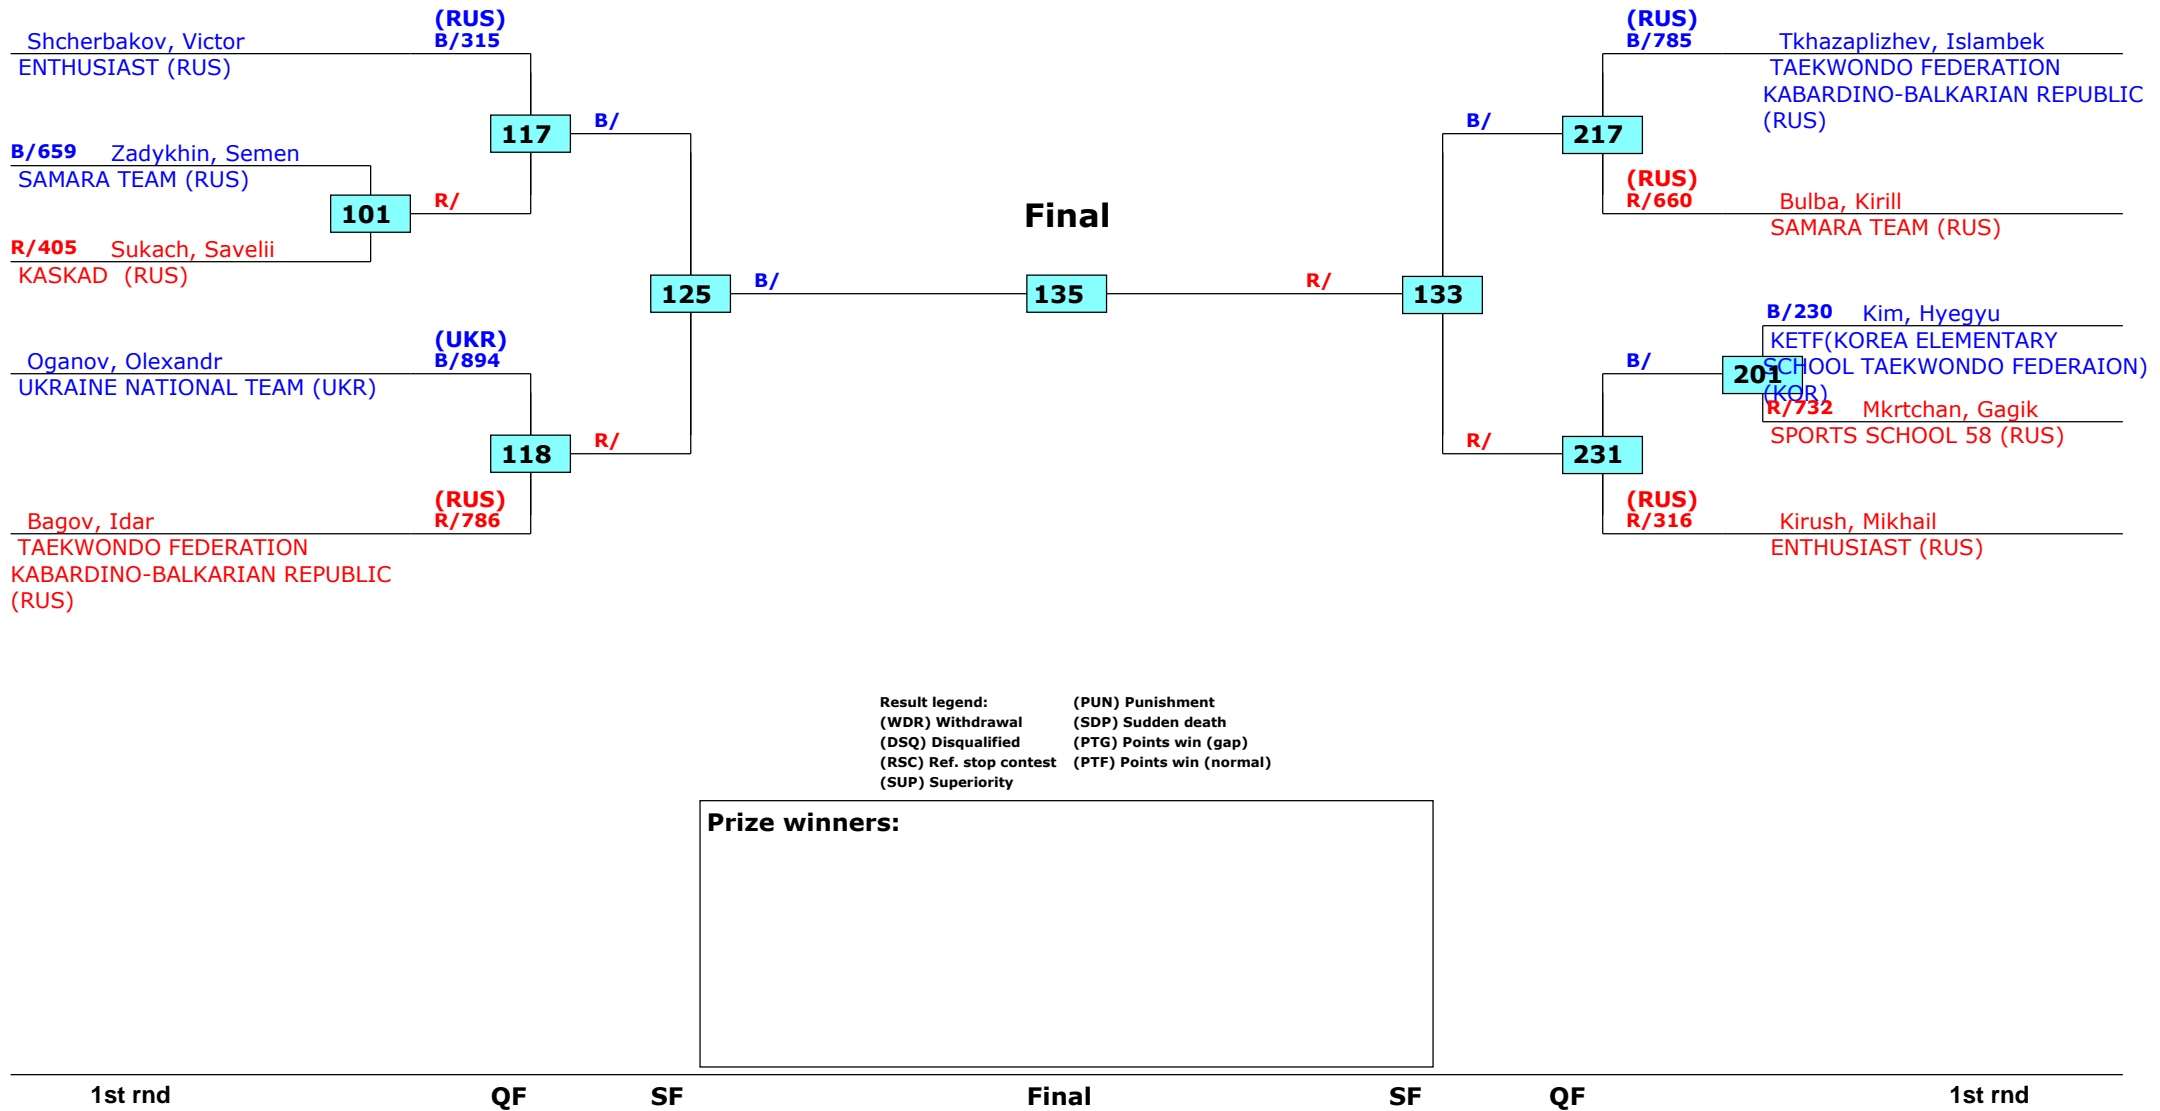

# Russian Open 2016

Moscow, Russia

Tournament date: 22.09.2016 upto 25.09.2016

Male -33 (Fin)

Active competitors: 10

Competition date: 22.09.2016

1st rnd

QF

SF

Final

SF

QF

1st rnd