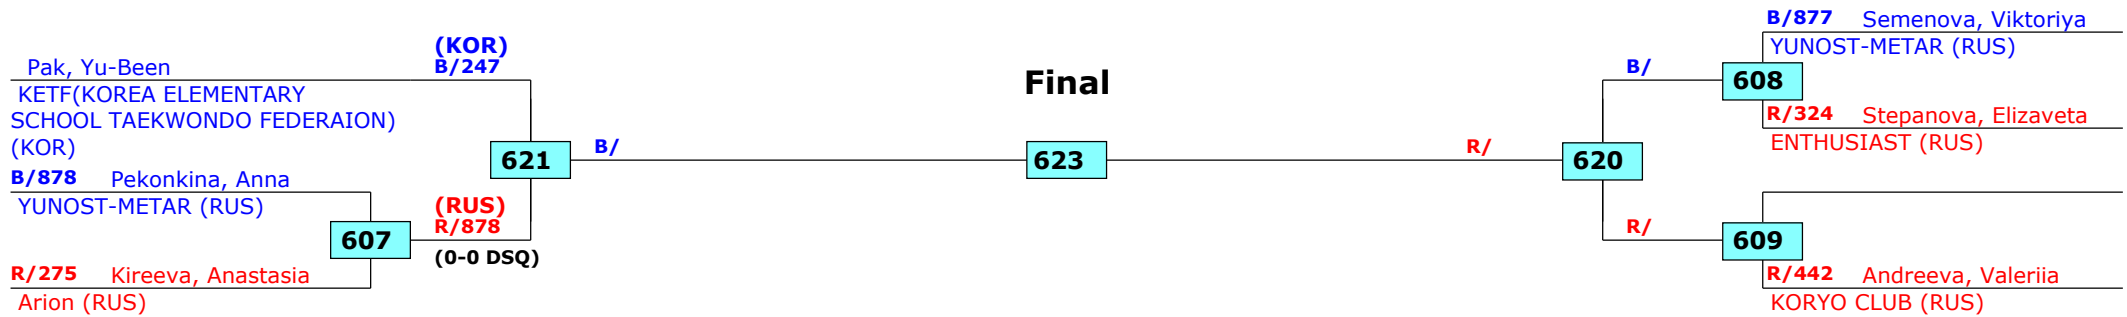

# Russian Open 2016

Moscow, Russia

Tournament date: 22.09.2016 upto 25.09.2016

Female -59 (Light heavy)

Active competitors: 6

Competition date: 22.09.2016

Result legend: (PUN) Punishment  
(WDR) Withdrawal (SDP) Sudden death  
(DSQ) Disqualified (PTG) Points win (gap)  
(RSC) Ref. stop contest (PTF) Points win (normal)  
(SUP) Superiority