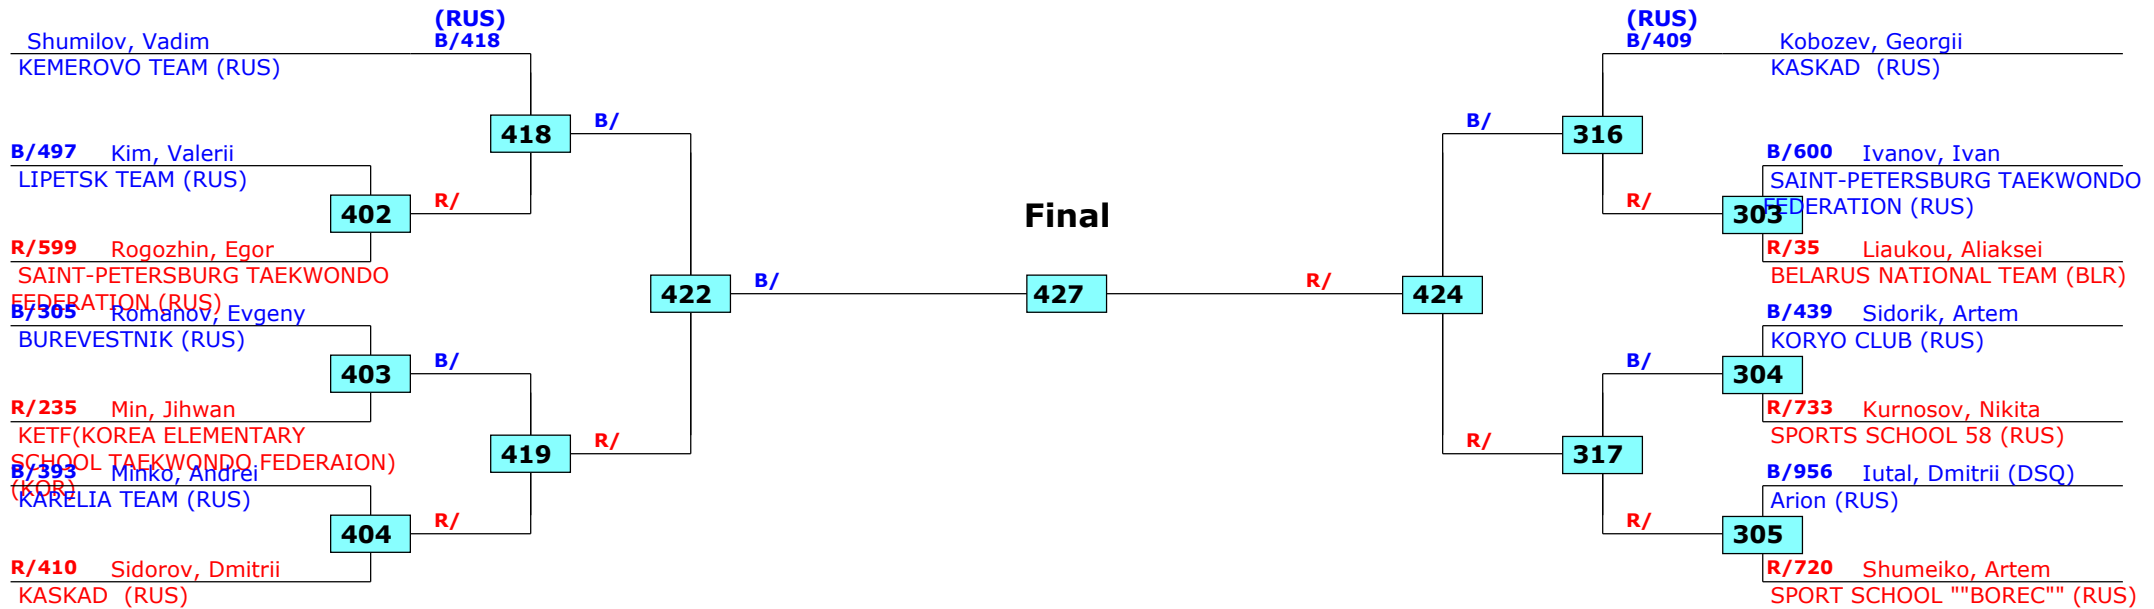

# Russian Open 2016

Moscow, Russia

Tournament date: 22.09.2016 upto 25.09.2016

Male -45 (Feather)

Active competitors: 18

Competition date: 22.09.2016

# Russian Open 2016

Moscow, Russia

Tournament date: 22.09.2016 upto 25.09.2016

Male -49 (Light)

Active competitors: 13

Competition date: 22.09.2016

Result legend: (PUN) Punishment  
(WDR) Withdrawal (SDP) Sudden death  
(DSQ) Disqualified (PTG) Points win (gap)  
(RSC) Ref. stop contest (PTF) Points win (normal)  
(SUP) Superiority

**Prize winners:**

1st rnd

QF

SF

Final

SF

QF

1st rnd