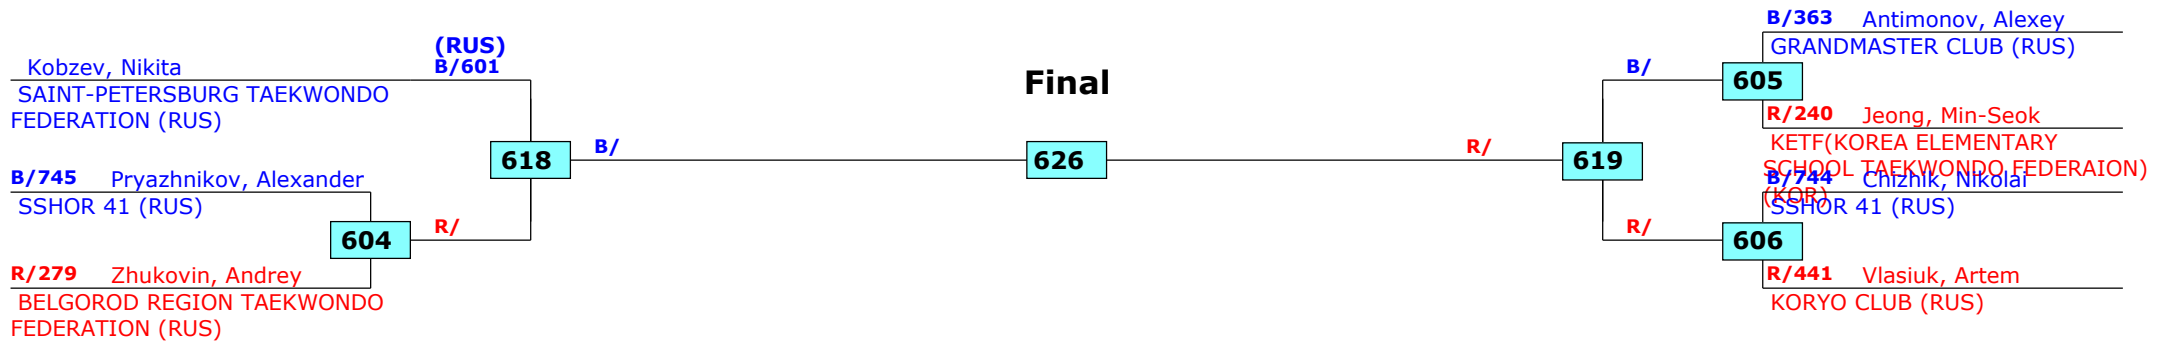

# Russian Open 2016

Moscow, Russia

Tournament date: 22.09.2016 upto 25.09.2016

Male +65 (Heavy)

Active competitors: 7

Competition date: 22.09.2016

Result legend: (PUN) Punishment  
(WDR) Withdrawal (SDP) Sudden death  
(DSQ) Disqualified (PTG) Points win (gap)  
(RSC) Ref. stop contest (PTF) Points win (normal)  
(SUP) Superiority