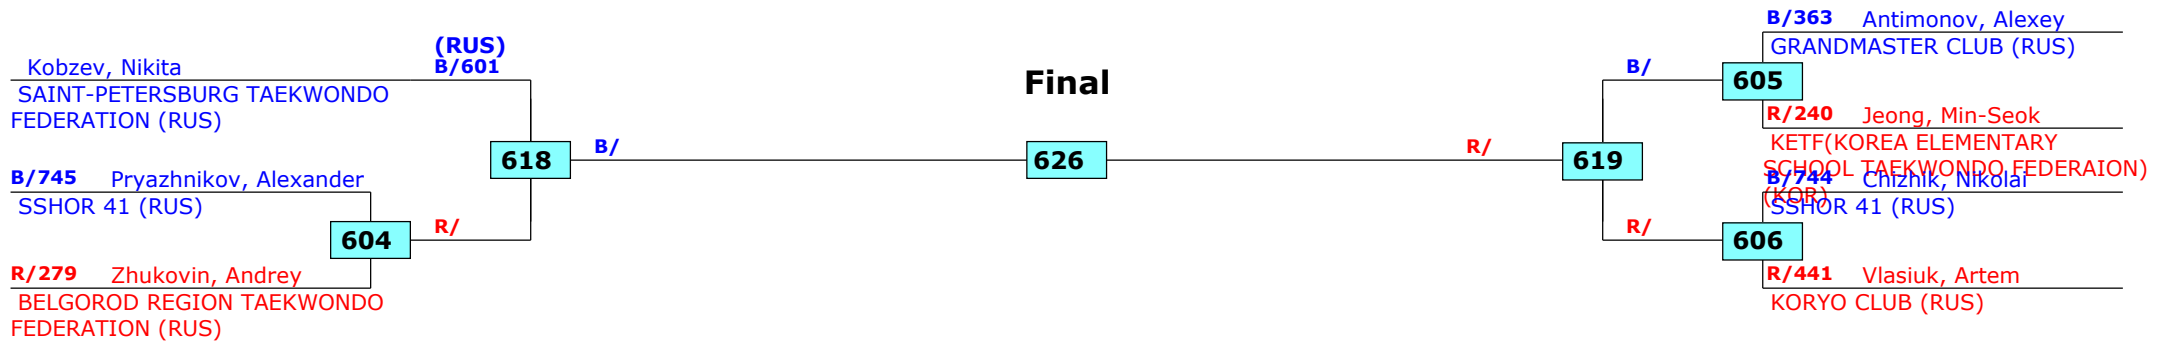

# Russian Open 2016

Moscow, Russia

Tournament date: 22.09.2016 upto 25.09.2016

Cadets Male +65 (Heavy)

Active competitors: 7

Competition date: 22.09.2016

Result legend: (PUN) Punishment  
(WDR) Withdrawal (SDP) Sudden death  
(DSQ) Disqualified (PTG) Points win (gap)  
(RSC) Ref. stop contest (PTF) Points win (normal)  
(SUP) Superiority