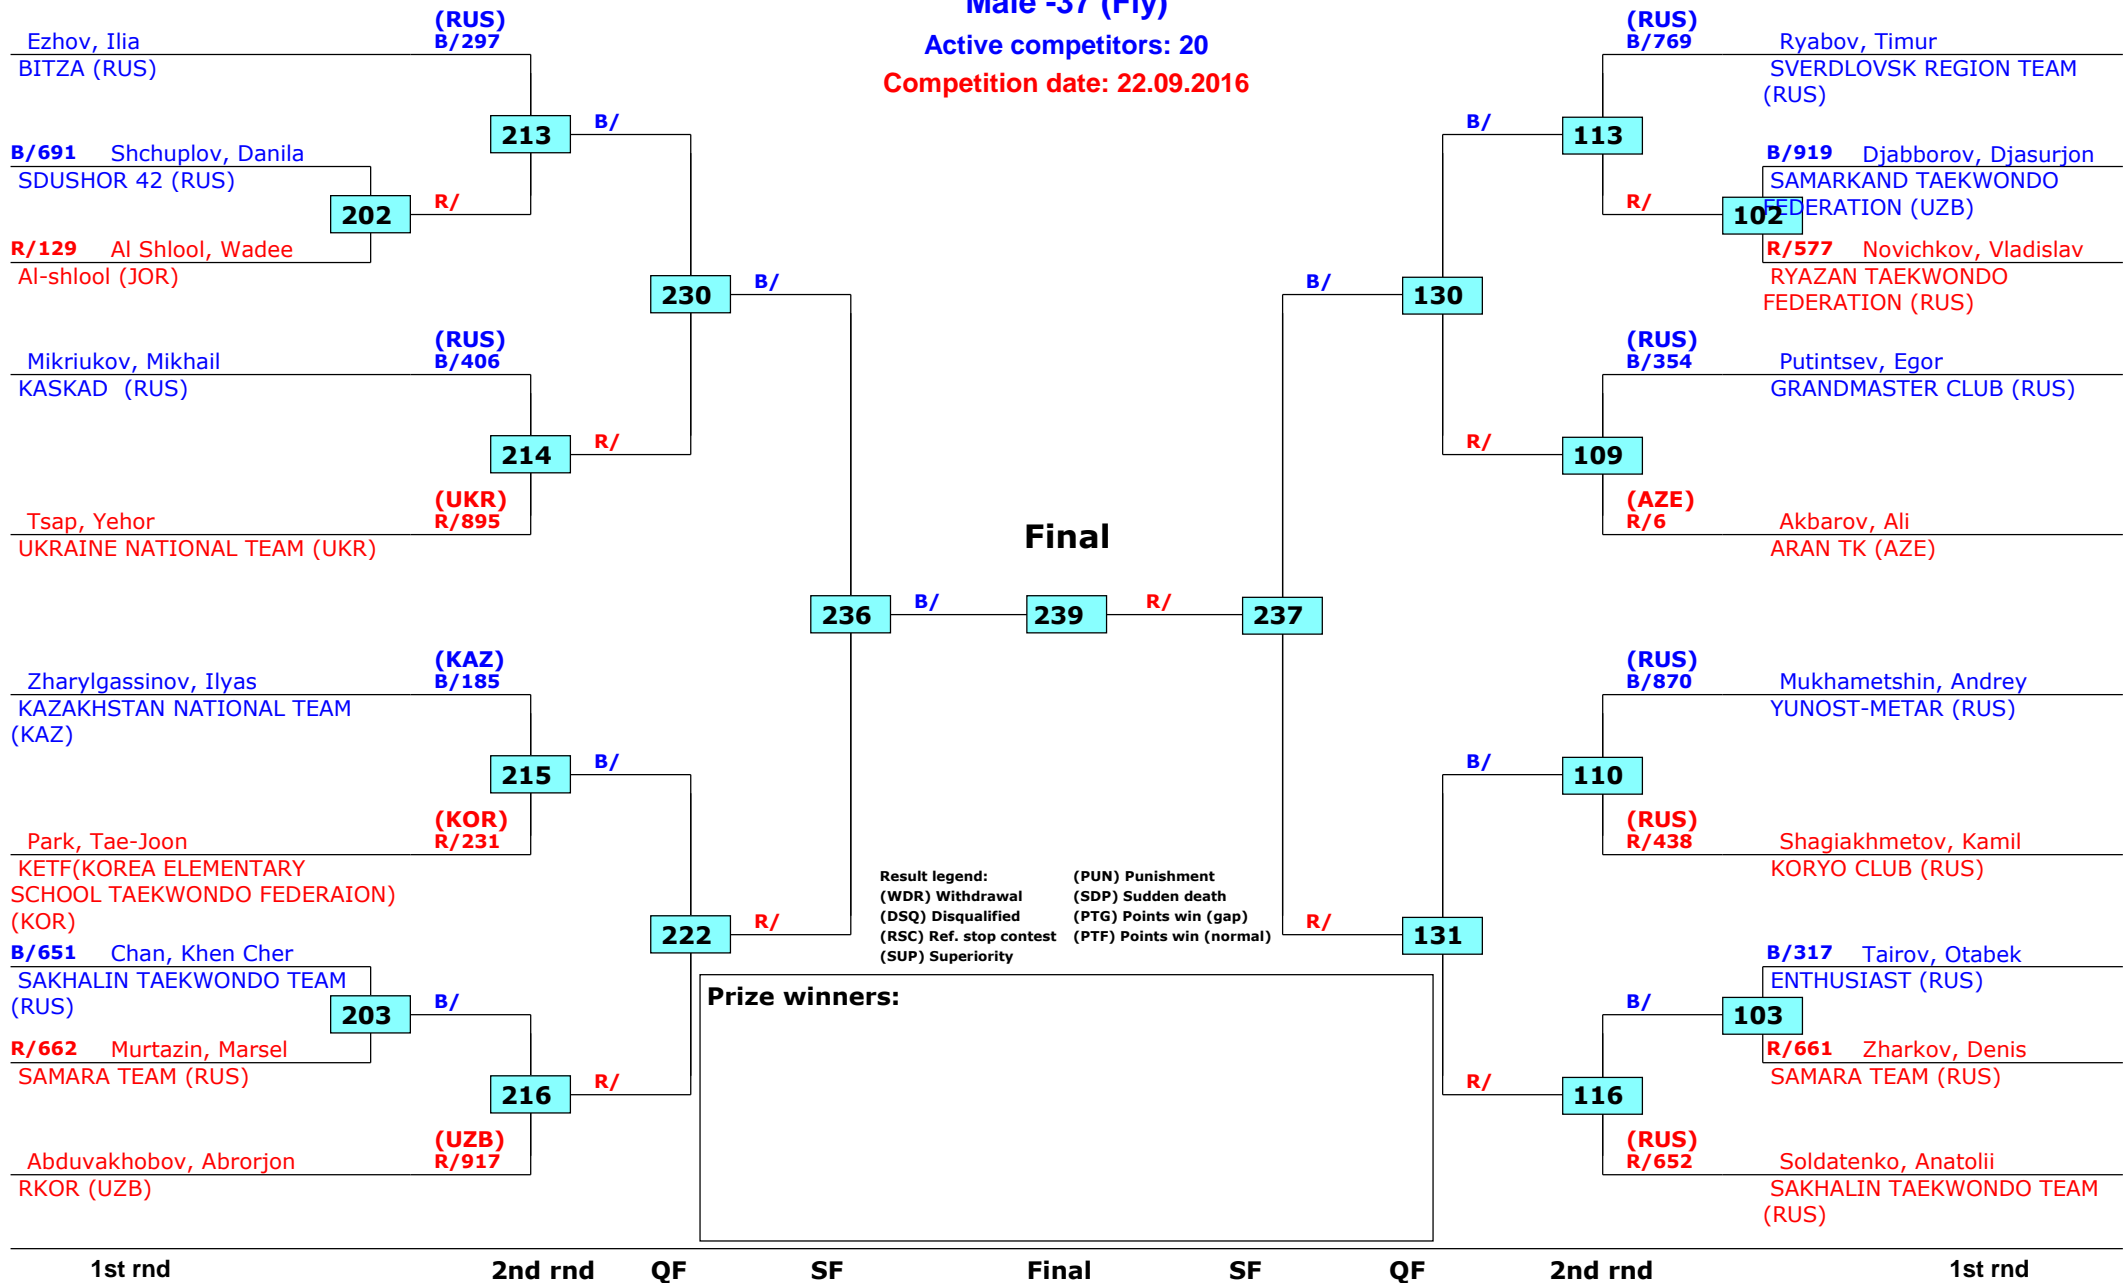

# Russian Open 2016

Moscow, Russia

Tournament date: 22.09.2016 upto 25.09.2016

Male -37 (Fly)

Active competitors: 20

Competition date: 22.09.2016

# Russian Open 2016

Moscow, Russia

Tournament date: 22.09.2016 upto 25.09.2016

Male -41 (Bantam)

Active competitors: 15

Competition date: 22.09.2016

Result legend:  
 (WDR) Withdrawal (SDP) Sudden death  
 (DSQ) Disqualified (PTG) Points win (gap)  
 (RSC) Ref. stop contest (PTF) Points win (normal)  
 (SUP) Superiority (PUN) Punishment