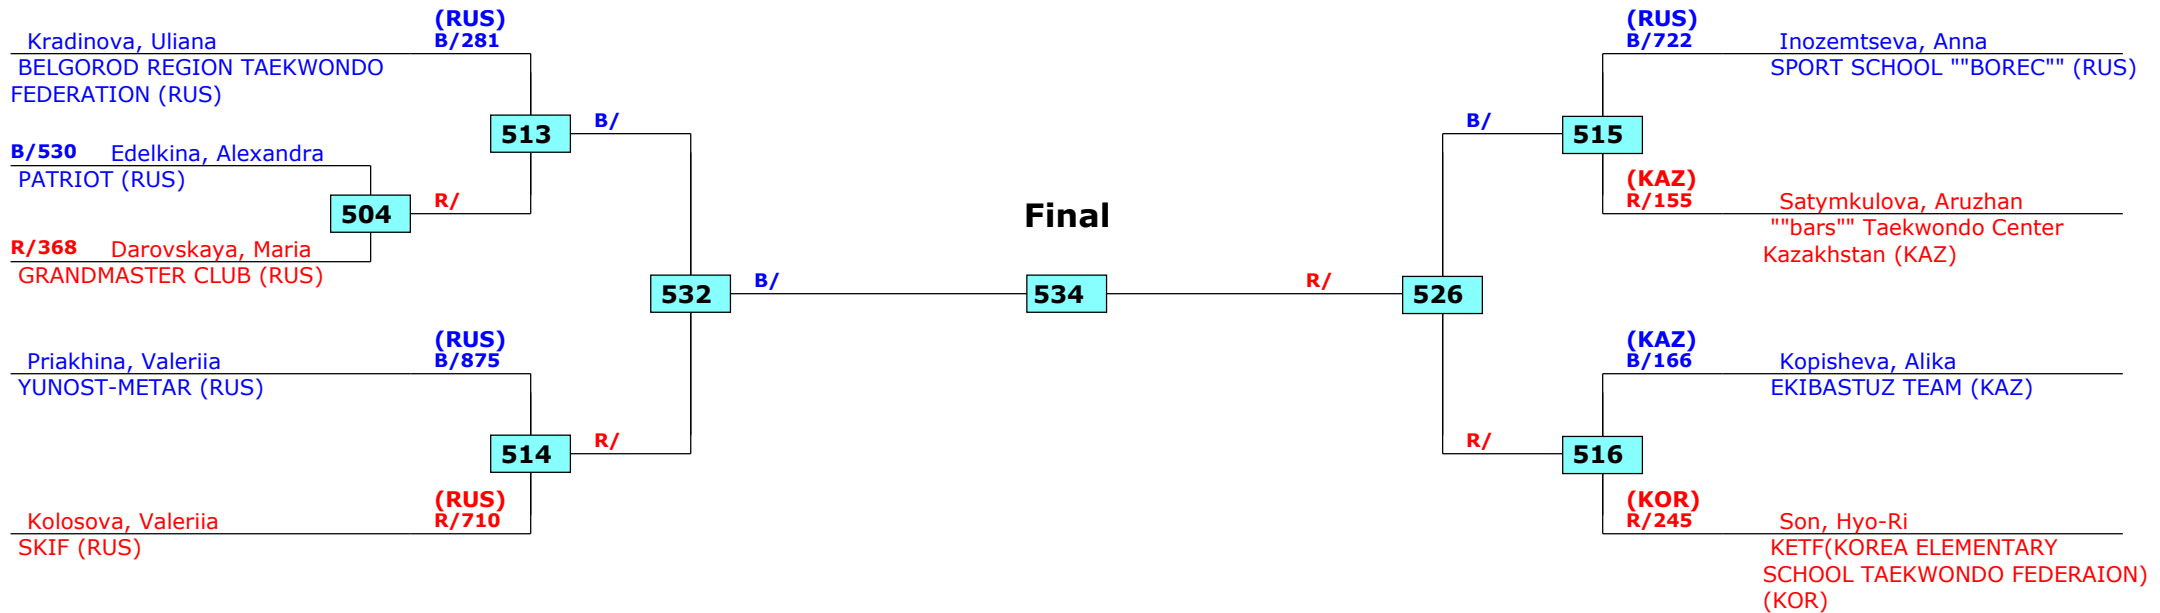

# Russian Open 2016

Moscow, Russia

Tournament date: 22.09.2016 upto 25.09.2016

Female -47 (Welter)

Active competitors: 9

Competition date: 22.09.2016

# Russian Open 2016

Moscow, Russia

Tournament date: 22.09.2016 upto 25.09.2016

Female -51 (Light middle)

Active competitors: 9

Competition date: 22.09.2016

Result legend:

(WDR) Withdrawal	(PUN) Punishment
(DSQ) Disqualified	(SDP) Sudden death
(RSC) Ref. stop contest	(PTG) Points win (gap)
(SUP) Superiority	(PTF) Points win (normal)

**Prize winners:**

1st rnd

QF

SF

Final

SF

QF

1st rnd