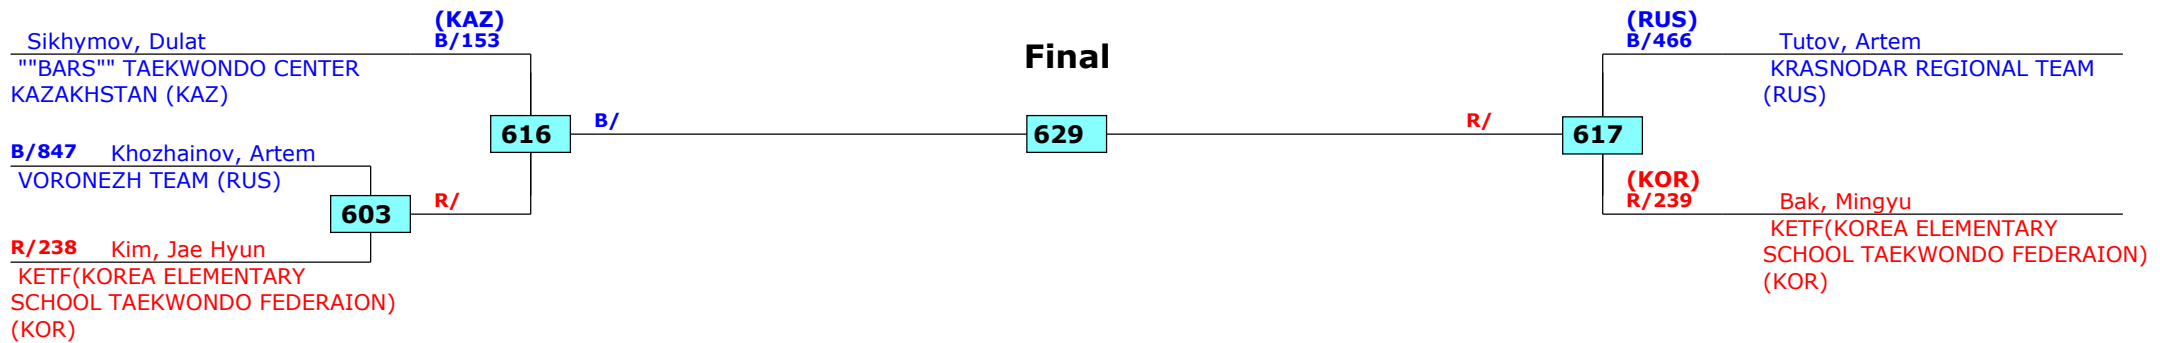

# Russian Open 2016

Moscow, Russia

Tournament date: 22.09.2016 upto 25.09.2016

Male -65 (Light heavy)

Active competitors: 5

Competition date: 22.09.2016

Result legend: (PUN) Punishment  
(WDR) Withdrawal (SDP) Sudden death  
(DSQ) Disqualified (PTG) Points win (gap)  
(RSC) Ref. stop contest (PTF) Points win (normal)  
(SUP) Superiority